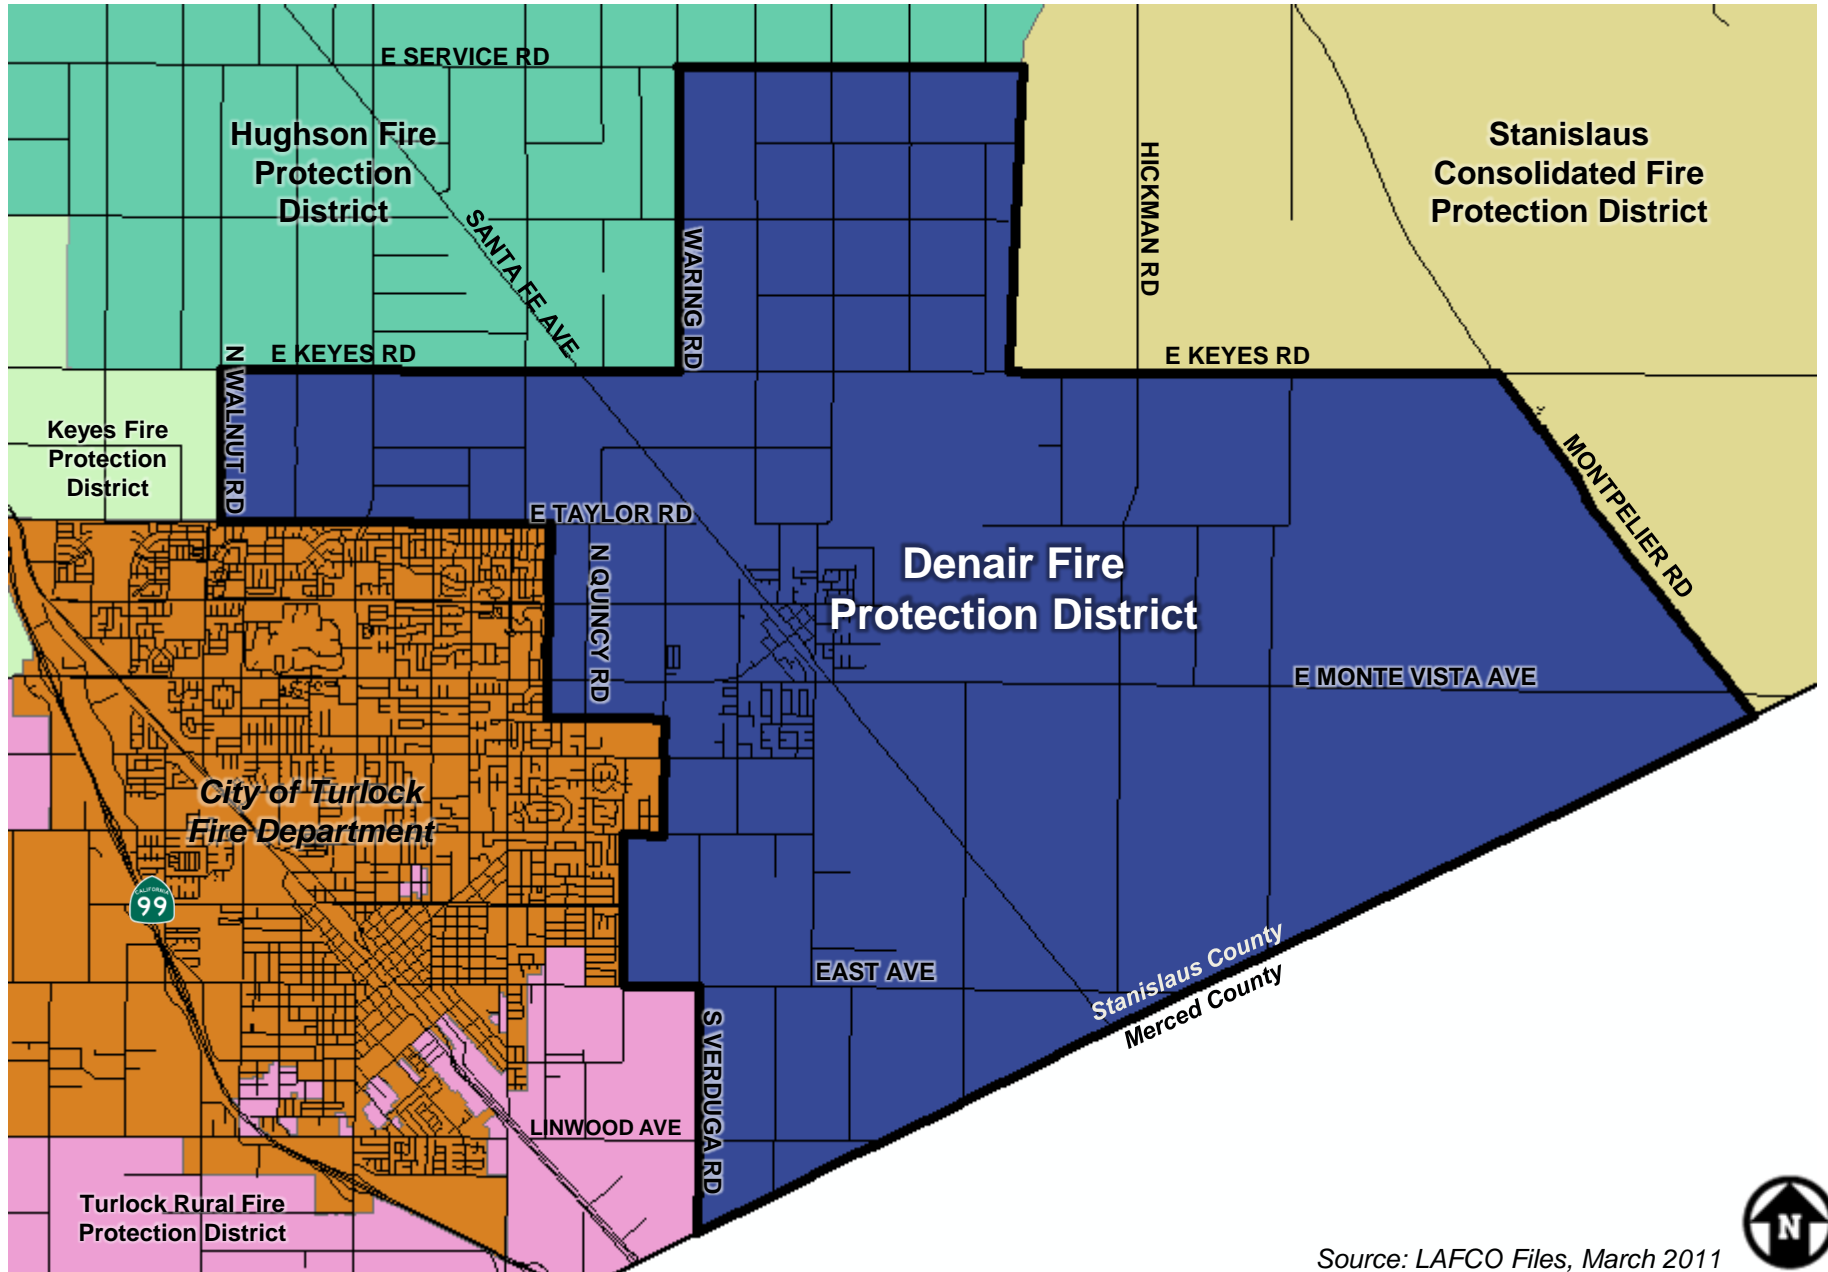

DENAIR FIRE PROTECTION DISTRICT BOUNDARY AND SPHERE OF INFLUENCE

(Approximately 35 square miles or 22,358± acres)

Source: LAFCO Files, March 2011